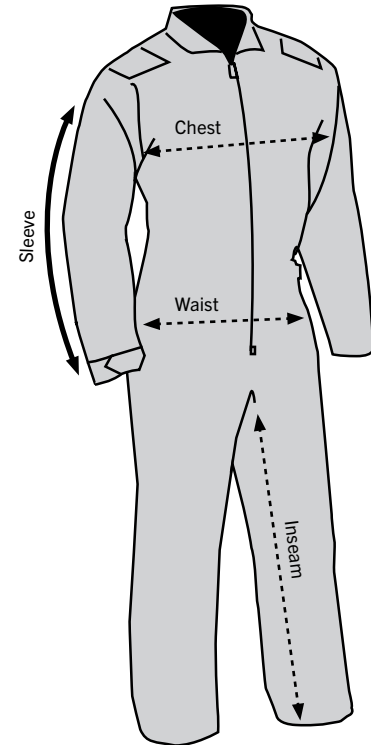

# ROTHCO CLOTHING SIZE CHART

## Flight Coverall

Size	Chest Width (IN)	Inseam (IN)	Sleeve Length (IN)	Waist (IN)
S	23.75	30.00	23.25	21.75
M	24.00	30.75	23.50	23.00
L	25.00	31.50	24.00	24.00
XL	26.00	32.25	24.50	25.25
2XL	27.00	33.00	25.00	26.50
3XL	28.00	34.00	25.25	27.50
4XL	29.00	34.75	25.50	28.75
5XL	30.00	35.50	26.00	30.00
6XL	31.00	36.25	26.25	31.00

**How to Measure:** Measure from armpit to armpit to find the chest width. For the sleeve length, measure from the shoulder point to the end of the cuff. The back length can be found by measuring from the high point shoulder to the bottom edge of the sweat shirt.

*Use the chart to find your measurement.*